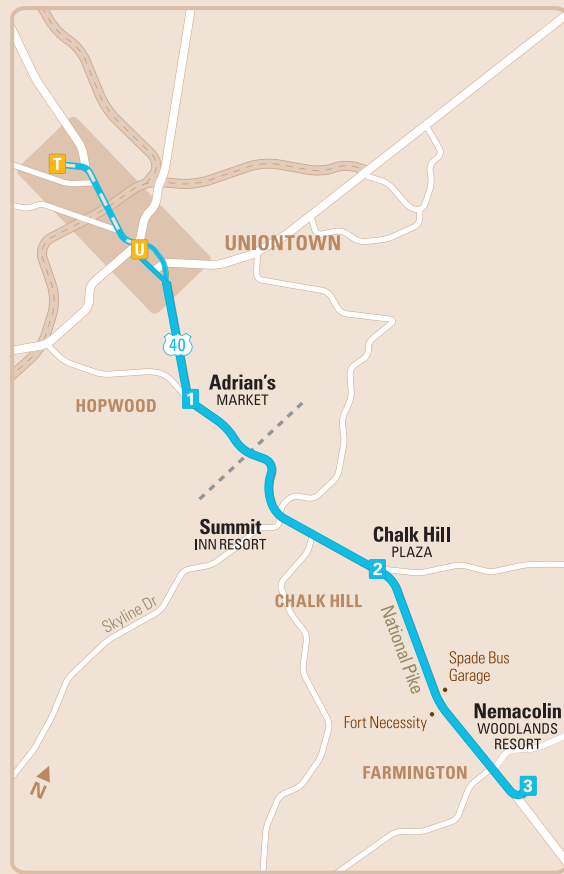

B/Nemacolin MON-SAT

	AM		PM			
To Farmington						
T Transfer (X)			8:25	11:10	2:32	6:15 8:15 9:40
U Hub	6:25	7:25	8:35	11:15	2:38	6:20 3:30
1 Adrian's	6:33	7:33	8:38	11:23	2:45 4:58	6:22 3:38
2 Chalk Hill	6:41	7:41	8:46	11:38	2:52 5:07	6:32 3:46 9:55
3 Nemacolin	6:55	7:55	8:55	11:45	3:10 5:25	6:50 3:53 10:20
To Uniontown						
3 Nemacolin	7:00	8:00	9:00	11:50	3:15 5:30	9:30 4:05 10:20
2 Chalk Hill	7:05	8:05	9:05	11:55	3:20 5:35	9:35 4:10 10:29
1 Adrian's	7:18	8:18	9:18	12:08	3:36 5:55	9:45 4:16 5:16
U Hub	7:25	8:25	9:25	12:15	3:45 6:30	9:55 4:25 5:25

• continues as Uniontown B city route
(X) Except Saturday

A – East MON-SAT

	AM		PM					
U Hub	8:15	10:00	11:30	1:30	3:00	4:30	6:15	7:35
1 Tuskegee	8:25	10:03	11:33	1:33	3:03	4:33	6:18	7:38
2 Chez Joey	8:40	10:10	11:40	1:40	3:10	4:40		
3 Cleveland	8:45	10:15	11:45	1:45	3:15	4:45	6:30	7:50
4 Meadow	8:53	10:23	11:53	1:53	3:23	4:53	6:38	7:58
U Hub	8:58	10:28	11:58	1:58	3:28	4:58	6:43	8:03

all trips continue to west side (over)

B – East MON-SAT

	AM	PM
U Hub	9:25	12:15 3:45
1 Harris	9:45	1:00 4:05
2 Oliver	10:00	1:15 4:10
U Hub	10:22	1:56 4:31

all trips continue to west side (over)

LEGEND

- Two-Way Route
- One-Way Route

LOCAL FARES ($)

Adult	1.50
Reduced*	0.75

*with reduced fare ID card

Time points [ ] and other stops [•] are shown for reference. Passengers may flag down the bus at any safe point on the route.

CITY BUS ROUTES

Uniontown

A South Union Township Leith-Hatfield ↔ East Uniontown

B/Nemacolin North Union Township Bute · Oliver ↔ North Union Township

Shuttle Transfer Center · Walmart Mall · Hospital · Kmart · Target

FACT

Fayette Area Coordinated Transportation
825 Airport Road, Lemont Furnace, PA 15456
PHONE 724.628.RIDE (7433)
TTY 800.654.5984
FAX 724.628.7468
EMAIL info@factbus.com

We're striving harder to get you farther!

Fayette Area Coordinated Transportation strives to make available safe, efficient public transportation service for residents and visitors of Fayette County regardless of race, age, gender, income or disability.

www.factbus.com JULY 2016