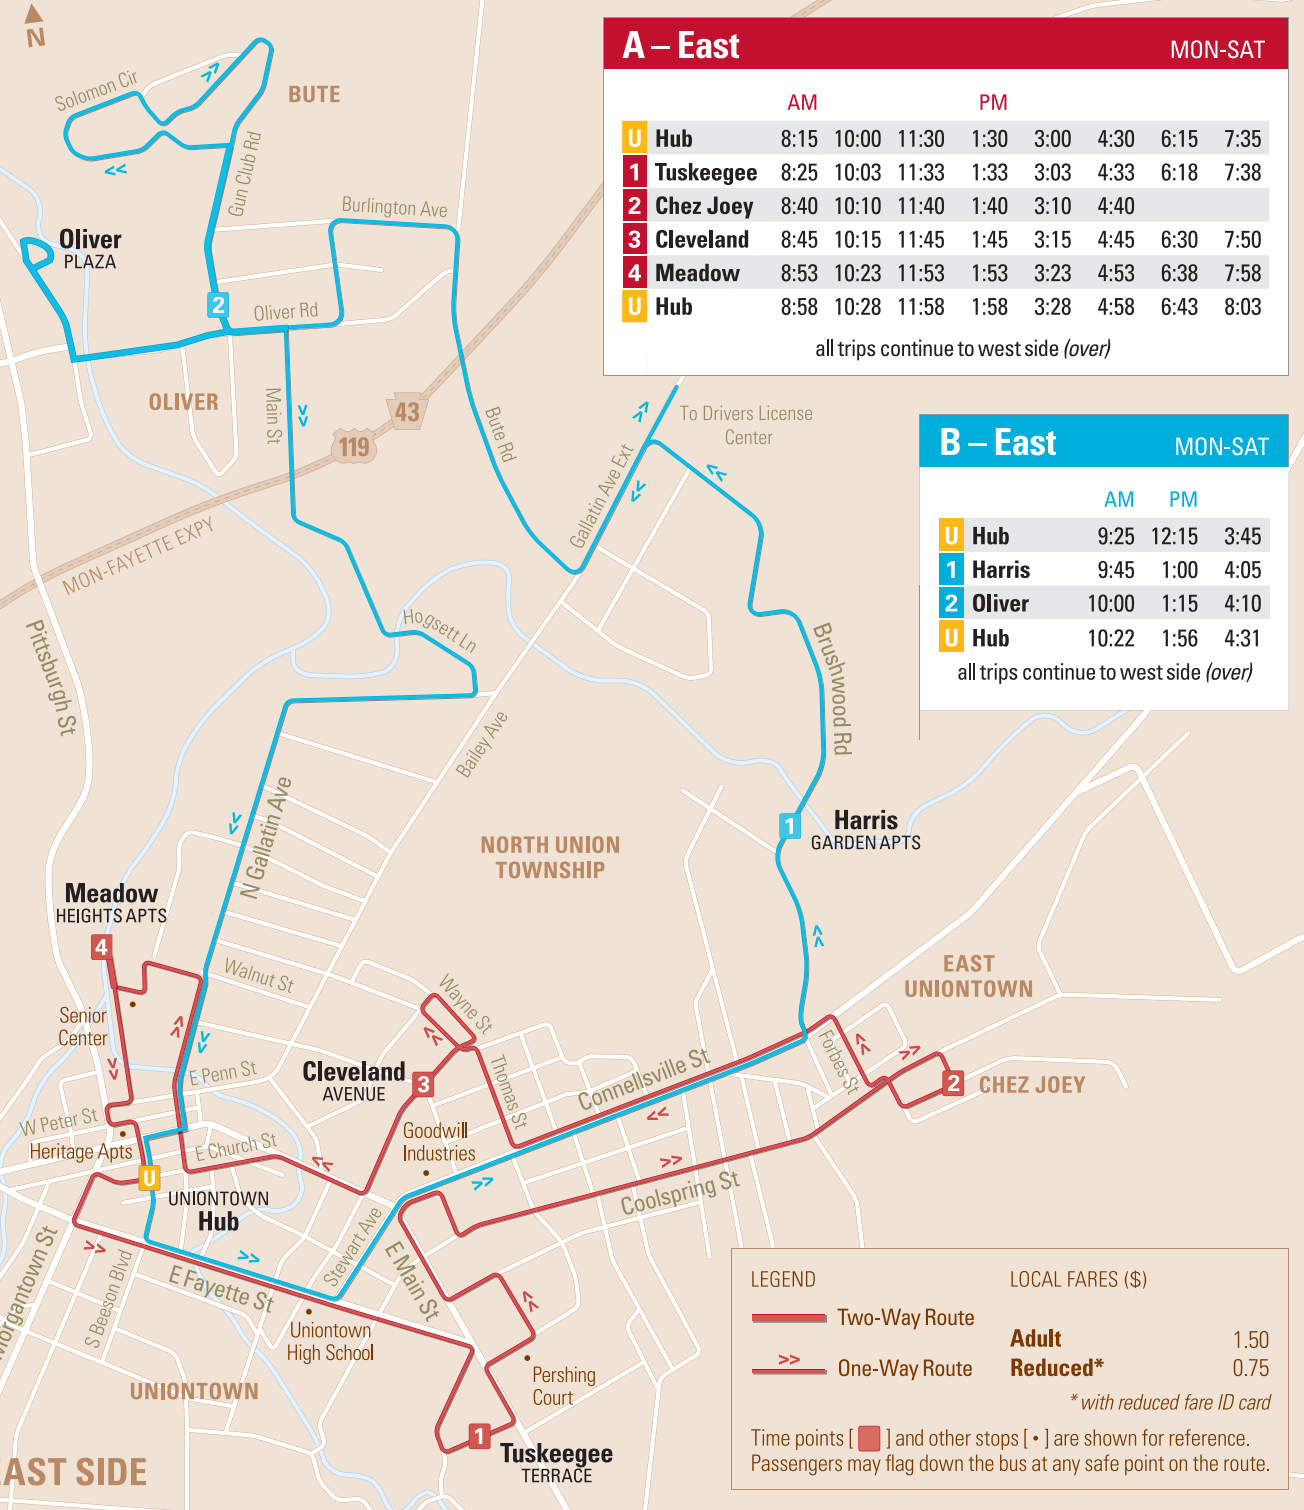

• continues as Uniontown B city route
 (X) Except Saturday

A – East MON-SAT

	AM		PM					
U Hub	8:15	10:00	11:30	1:30	3:00	4:30	6:15	7:35
1 Tuskegee	8:25	10:03	11:33	1:33	3:03	4:33	6:18	7:38
2 Chez Joey	8:40	10:10	11:40	1:40	3:10	4:40		
3 Cleveland	8:45	10:15	11:45	1:45	3:15	4:45	6:30	7:50
4 Meadow	8:53	10:23	11:53	1:53	3:23	4:53	6:38	7:58
U Hub	8:58	10:28	11:58	1:58	3:28	4:58	6:43	8:03

• continues as Farmington route
(X) Except Saturday

A – East		SUNDAY			
		AM		PM	
U	Hub	8:30	10:00	11:30	1:30
1	Tuskegee	8:33	10:03	11:33	1:33
2	Chez Joey	8:40	10:10	11:40	1:40
3	Cleveland	8:45	10:15	11:45	1:45
4	Meadow	8:53	10:23	11:53	1:53
U	Hub	8:58	10:28	11:58	1:58

See map on other side for stops

A – West		SUNDAY			
		AM		PM	
U	Hub	9:00	10:30	12:00	2:00
5	Mt Vernon	9:05	10:35	12:05	2:05
6	Hospital	9:08	10:38	12:08	2:08
M	Mall	9:12	10:42	12:12	2:12
W	Walmart	9:15	10:45	12:15	2:15
7	Target	9:24	10:54	12:24	2:24
L	Lowe's	9:27	10:57	12:27	2:27
8	Gabriel's	9:30	11:00	12:30	2:30
9	Shop Ctr	9:38	11:08	12:38	2:38
5	Mt Vernon	9:43	11:15	12:43	2:43
U	Hub	9:55	11:25	12:55	2:55

B – West		MON-SAT		
		AM	PM	
U	Hub	10:20	1:45	4:20
4	Mt Vernon	10:23	1:48	4:23
5	Hospital	10:28	1:53	4:28
T	Transfer (X)	10:35	2:00	4:35
6	Holiday	10:44	2:09	
7	Meridian	10:53	2:18	
U	Hub	11:02	2:27	

(X) Except Saturday