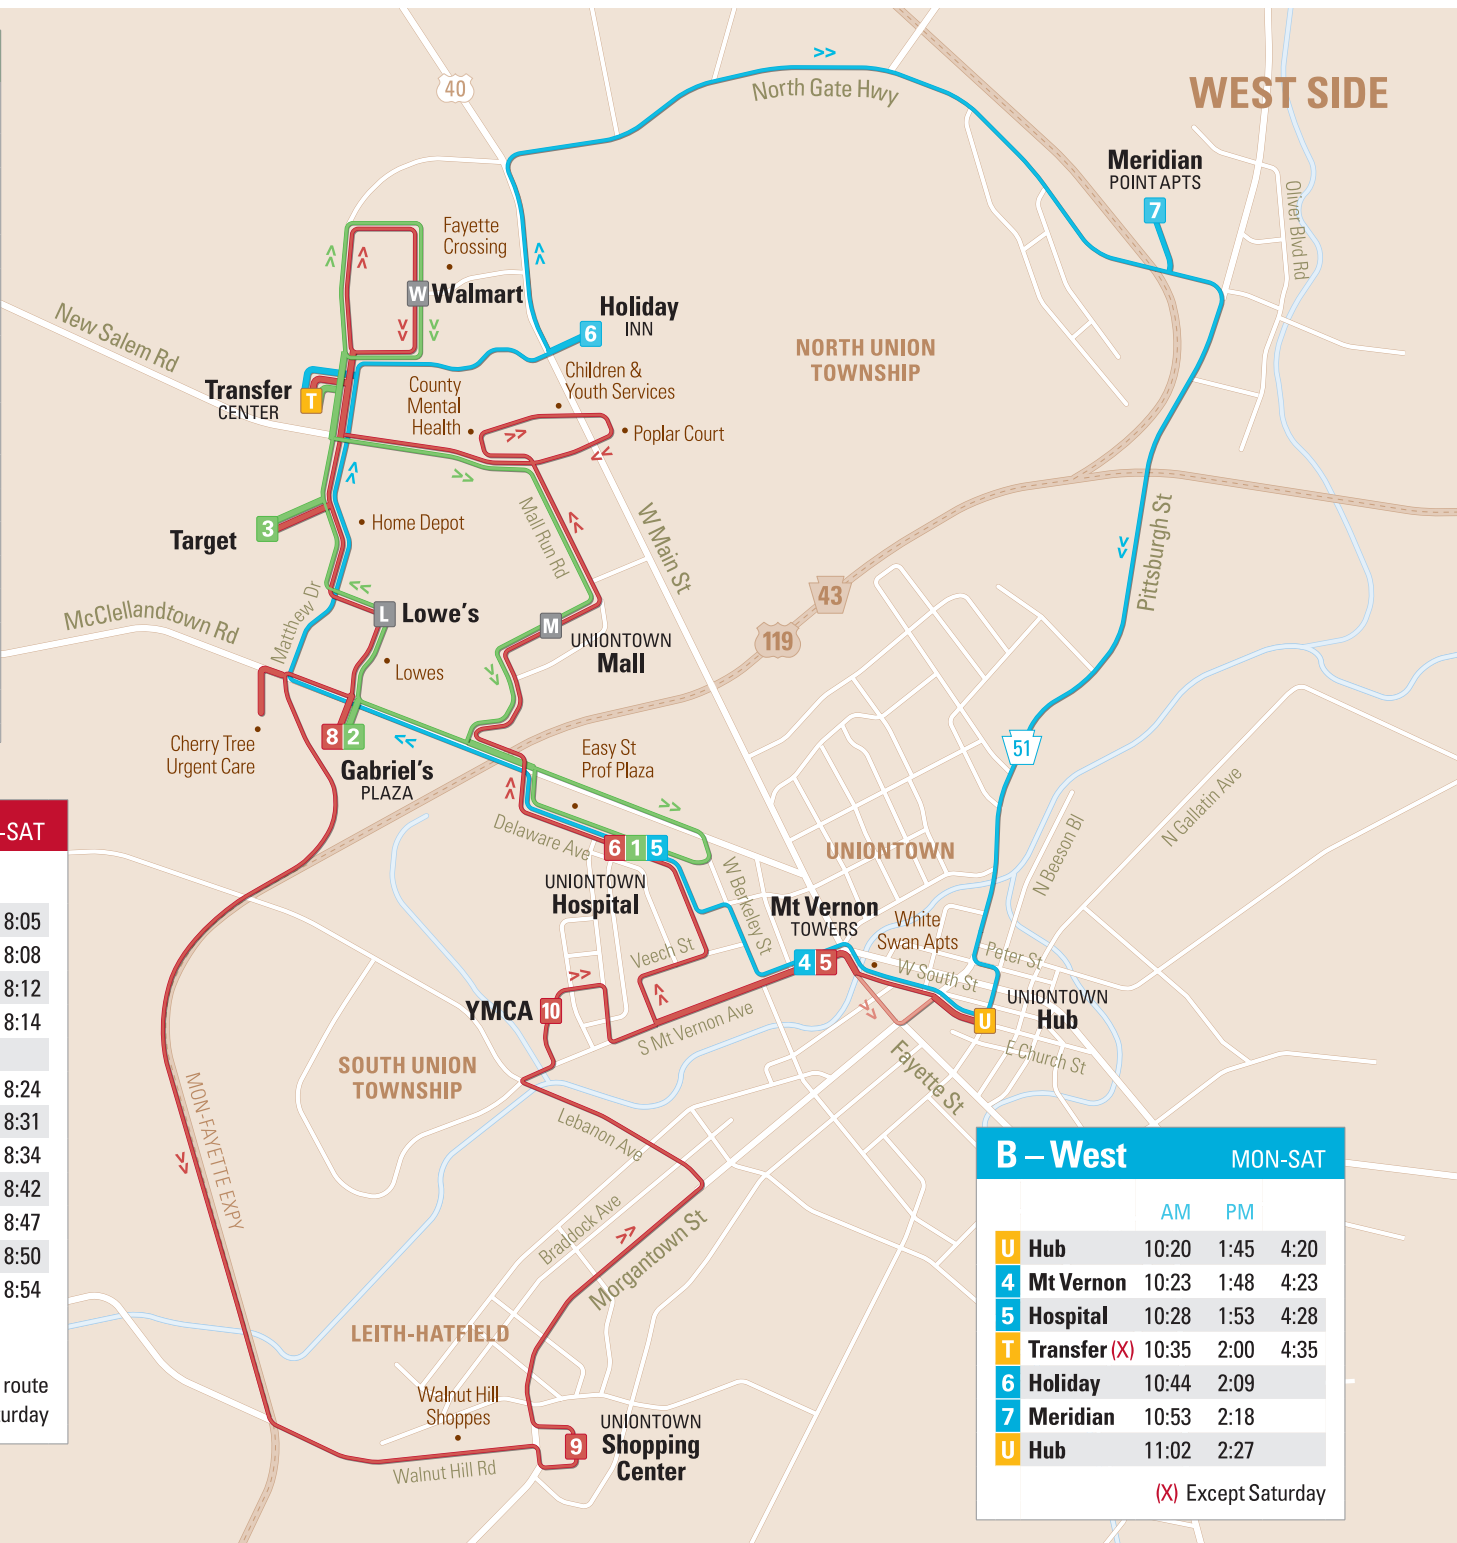

A – West		MON-SAT							
		AM			PM				
U	Hub	9:00	10:30	12:00	2:00	3:30	5:00	6:45	8:05
5	Mt Vernon	9:03	10:33	12:03	2:03	3:33	5:03	6:48	8:08
6	Hospital	9:07	10:37	12:07	2:07	3:37	5:07	6:52	8:12
M	Mall	9:10	10:40	12:10	2:10	3:40	5:10	6:55	8:14
T	Transfer (X)	9:16	10:46	12:16	2:16	3:46	5:16		
W	Walmart	9:20	10:50	12:20	2:20	3:50	5:20	7:05	8:24
L	Lowe's	9:27	10:57	12:27	2:27	3:57	5:27	7:12	8:31
8	Gabriel's	9:30	11:00	12:30	2:30	4:00	5:30	7:15	8:34
9	Shop Ctr	9:38	11:08	12:38	2:38	4:08	5:38	7:23	8:42
10	YMCA	9:43	11:15	12:43	2:43	4:13	5:43	7:28	8:47
5	Mt Vernon	9:46	11:20	12:46	2:46	4:16	5:46	7:31	8:50
U	Hub	9:55	11:25	12:55	2:55	4:25	5:50	7:35	8:54

• continues as Farmington route
(X) Except Saturday

A – East		SUNDAY			
		AM		PM	
U	Hub	8:30	10:00	11:30	1:30
1	Tuskegee	8:33	10:03	11:33	1:33
2	Chez Joey	8:40	10:10	11:40	1:40
3	Cleveland	8:45	10:15	11:45	1:45
4	Meadow	8:53	10:23	11:53	1:53
U	Hub	8:58	10:28	11:58	1:58

See map on other side for stops

A – West		SUNDAY			
		AM		PM	
U	Hub	9:00	10:30	12:00	2:00
5	Mt Vernon	9:05	10:35	12:05	2:05
6	Hospital	9:08	10:38	12:08	2:08
M	Mall	9:12	10:42	12:12	2:12
W	Walmart	9:15	10:45	12:15	2:15
7	Target	9:24	10:54	12:24	2:24
L	Lowe's	9:27	10:57	12:27	2:27
8	Gabriel's	9:30	11:00	12:30	2:30
9	Shop Ctr	9:38	11:08	12:38	2:38
5	Mt Vernon	9:43	11:15	12:43	2:43
U	Hub	9:55	11:25	12:55	2:55

B – West		MON-SAT		
		AM	PM	
U	Hub	10:20	1:45	4:20
4	Mt Vernon	10:23	1:48	4:23
5	Hospital	10:28	1:53	4:28
T	Transfer (X)	10:35	2:00	4:35
6	Holiday	10:44	2:09	
7	Meridian	10:53	2:18	
U	Hub	11:02	2:27	

(X) Except Saturday